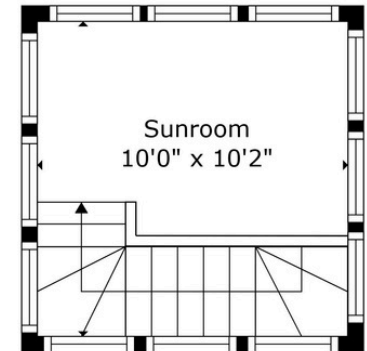

97 Narragansett Ave, Unit M5  
Newport, RI 02840

Floor 1

Floor 2

**KIRBY  
&  
KIRBY**

PARTNERS  
IN REAL ESTATE

**TOTAL: 817 sq. ft**  
Below Ground: 716 sq. ft, FLOOR 2: 101 sq. ft

Measurements Calculated By Cubicasa. Deemed Highly Reliable But Not Guaranteed.