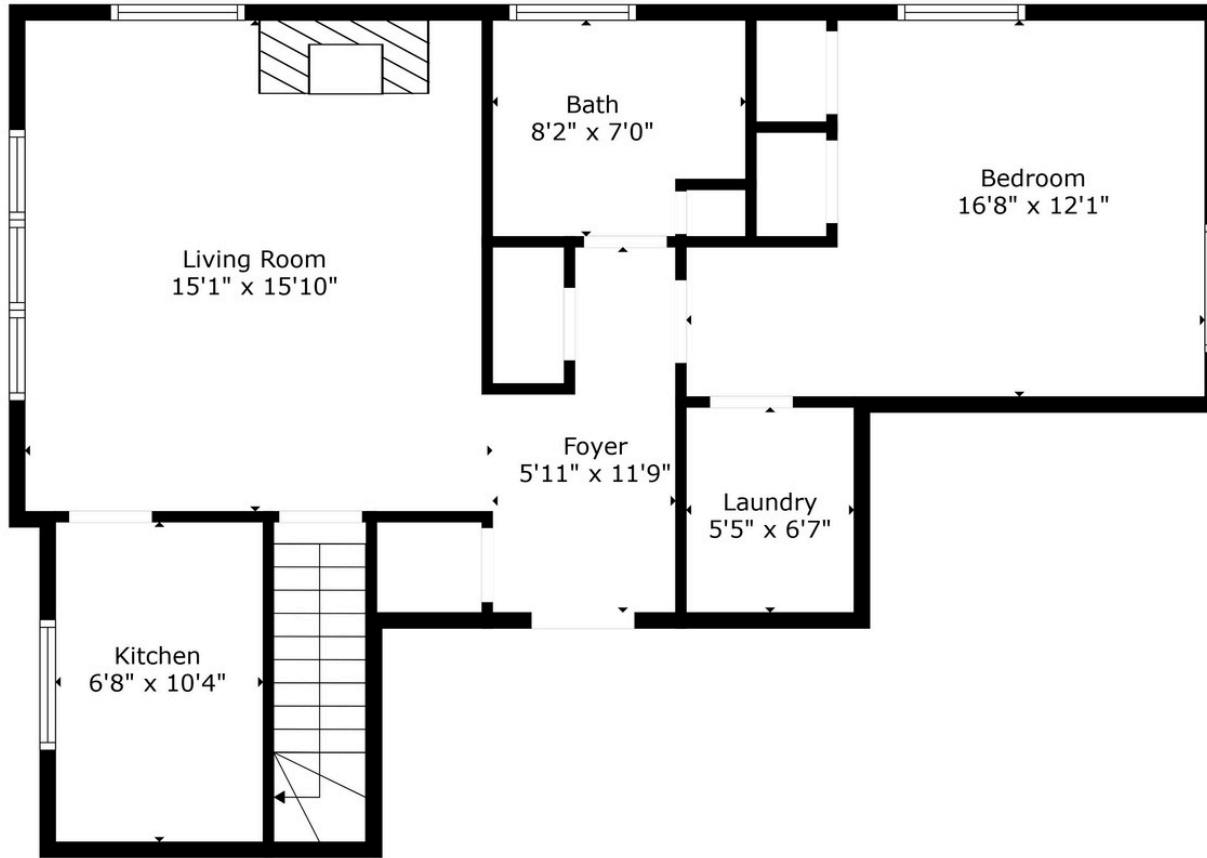

97 Narragansett Ave, Unit M5  
Newport, RI 02840

Floor 1

Floor 2

**KIRBY  
&  
KIRBY**

PARTNERS  
IN REAL ESTATE

**TOTAL: 817 sq. ft**  
Below Ground: 716 sq. ft, FLOOR 2: 101 sq. ft

Measurements Calculated By Cubicasa. Deemed Highly Reliable But Not Guaranteed.