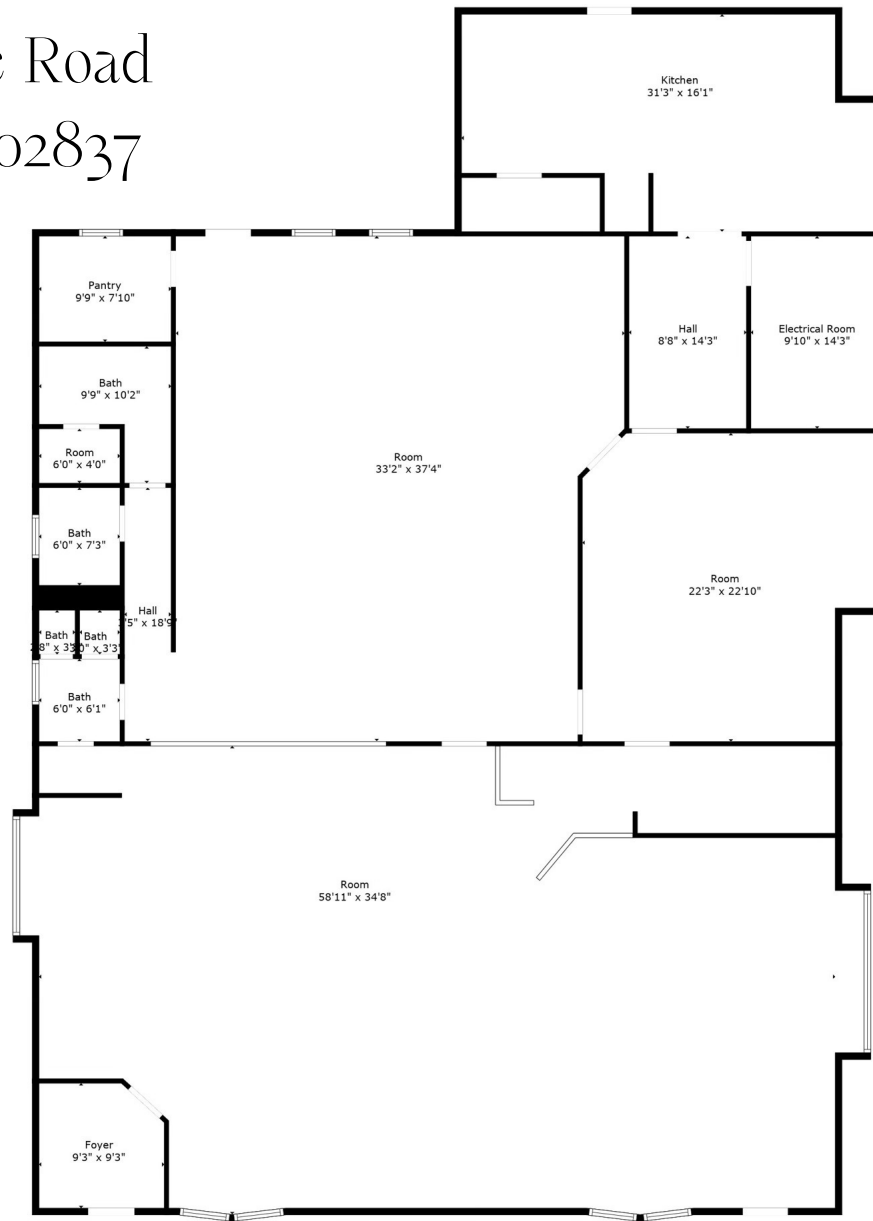

88 & 90 Pottersville Road  
Little Compton, RI 02837

**KIRBY  
&  
KIRBY**

PARTNERS  
IN REAL ESTATE

**TOTAL: 4689 sq. ft**  
FLOOR 1: 4689 sq. ft  
EXCLUDED AREAS: ELECTRICAL ROOM: 140 sq. ft, EMBEDDED WINDOW: 42 sq. ft