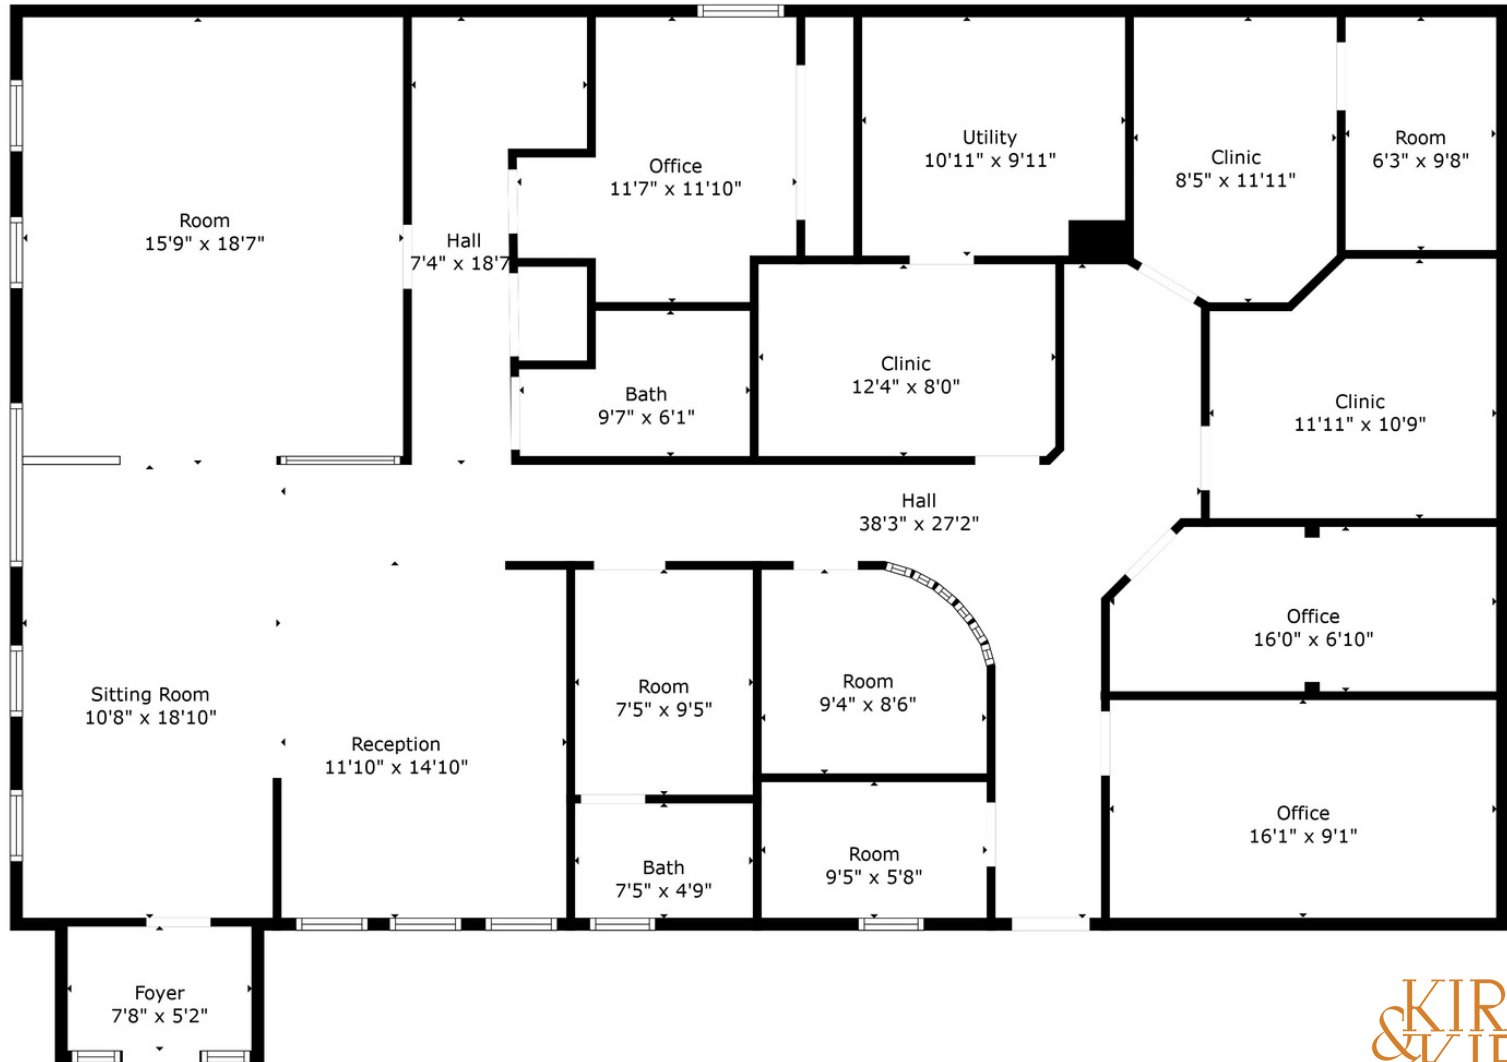

811 Aquidneck Ave
Middletown, RI 02842

TOTAL: 2335 sq. ft
FLOOR 1: 2335 sq. ft

Measurements Calculated By Cubicasa. Deemed Highly Reliable But Not Guaranteed.

**KIRBY
& KIRBY**

PARTNERS
IN REAL ESTATE