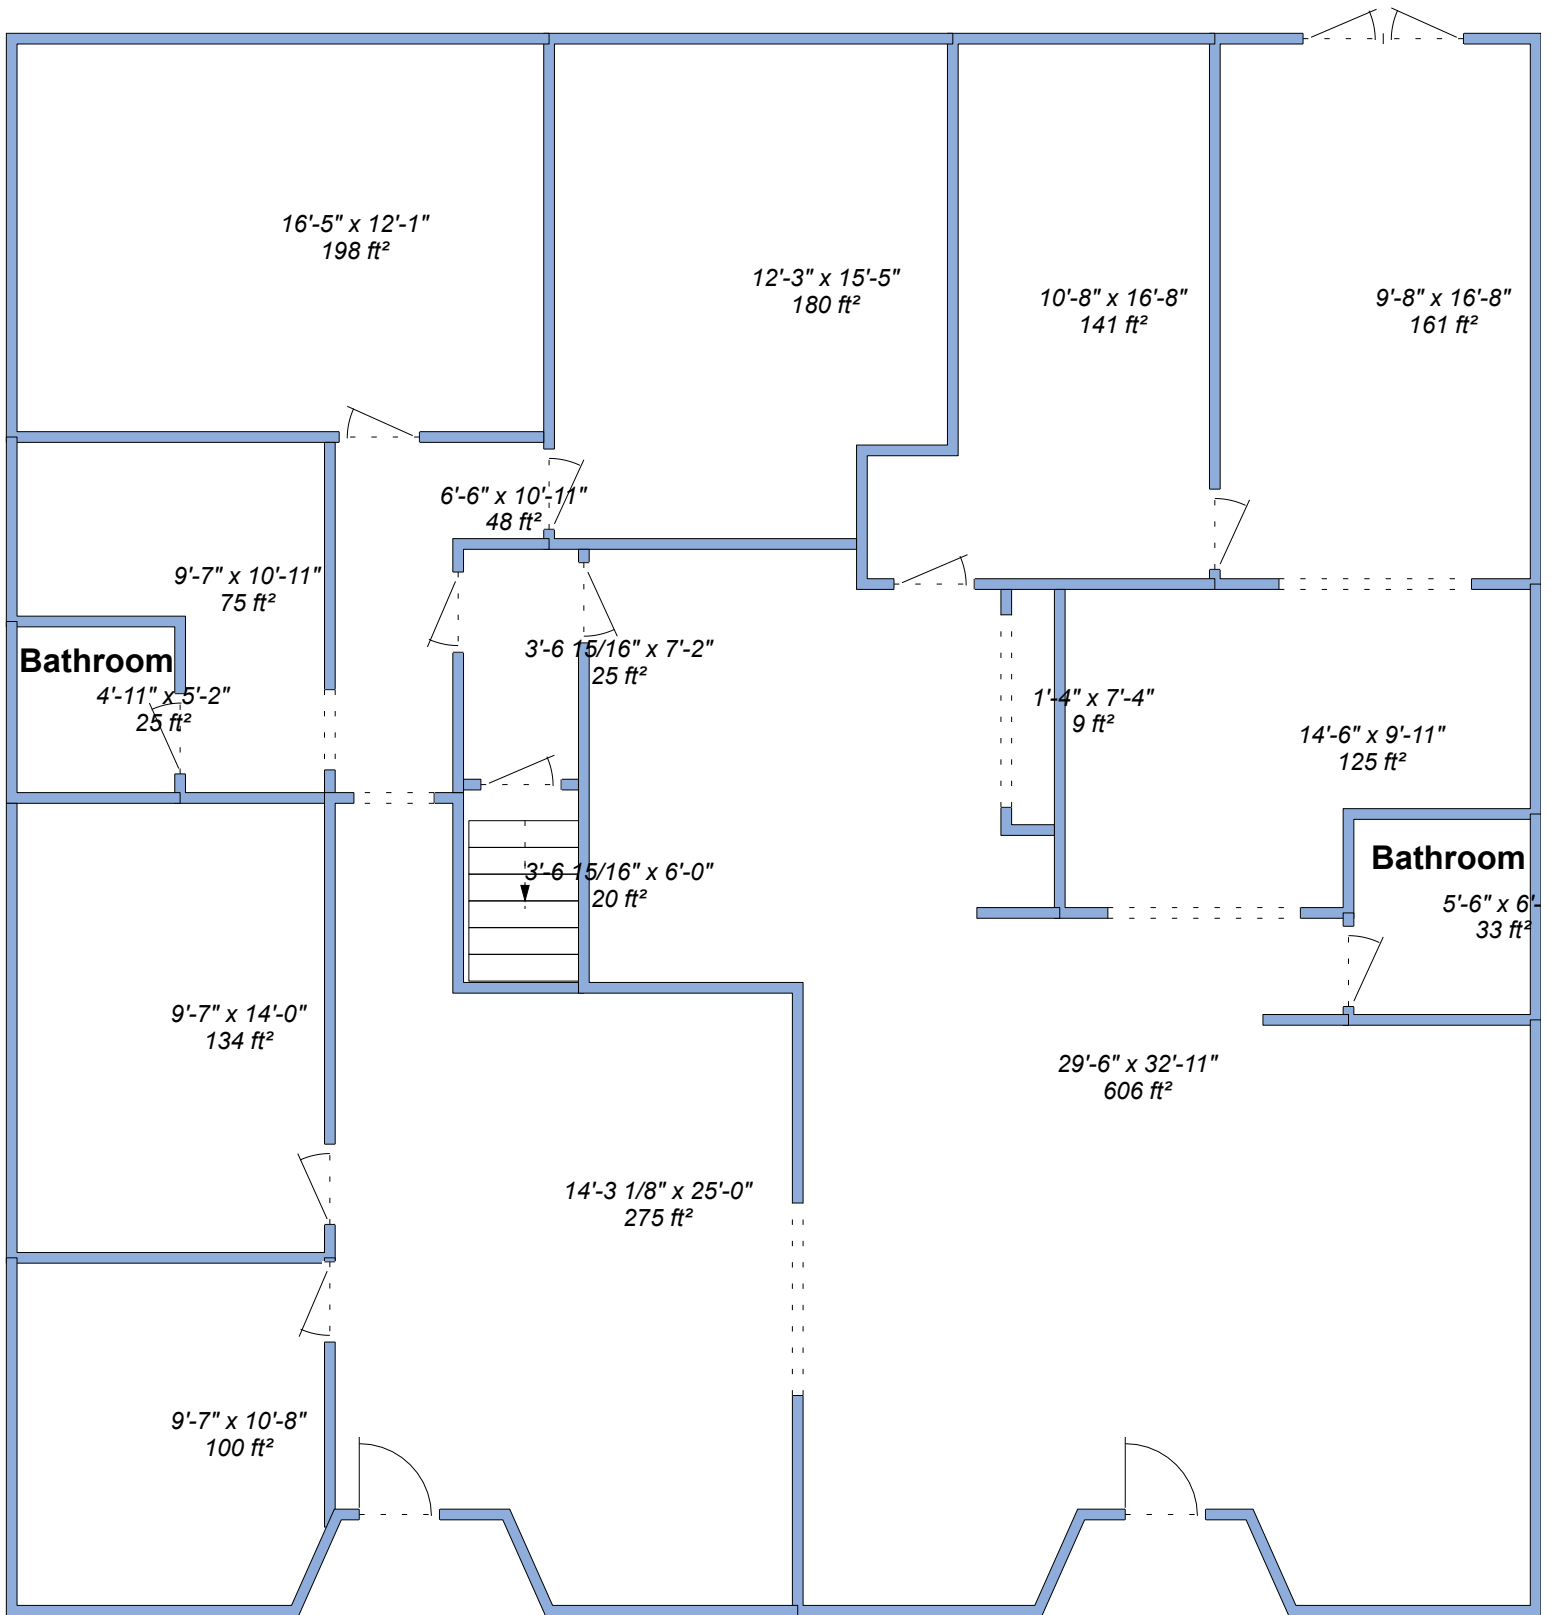

1780-1782 Main Road
Tiverton, RI 02878

*For Conceptual Purposes only